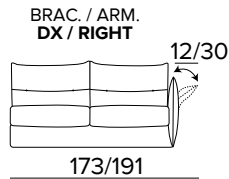

TERMINALE 3 POSTI FISSO O LETTO BR. DX O SX / TERMINAL 3 PLACES FIXE OU CONVERTIBLE ACC. D. OU G. / 3 SEATER MODULAR FIXED OR BED ARM. L. OR R.

MATERASSO / MATELAS / MATTRESS
CM 140x192 / H 13