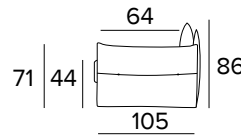

TERMINALE MAXI FISSO O LETTO BR. DX O SX / TERMINAL MAXI FIXE OU CONVERTIBLE ACC. D. OU G. / MAXI SEATER MODULAR FIXED OR BED ARM. L. OR R.

MATERASSO / MATELAS / MATTRESS
CM 160x192 / H 13