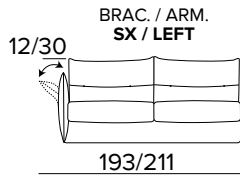

TERMINALE MAXI FISSO O LETTO BR. DX O SX / TERMINAL MAXI FIXE OU CONVERTIBLE ACC. D. OU G. / MAXI SEATER MODULAR FIXED OR BED ARM. L. OR R.

MATERASSO / MATELAS / MATTRESS
CM 160x192 / H 13