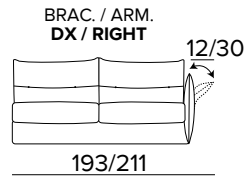

TERMINALE MAXI FISSO O LETTO BR. DX O SX / TERMINAL MAXI FIXE OU CONVERTIBLE ACC. D. OU G. / MAXI SEATER MODULAR FIXED OR BED ARM. L. OR R.

MATERASSO / MATELAS / MATTRESS
CM 160x192 / H 13