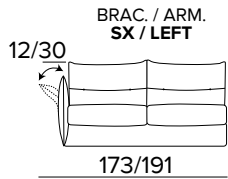

TERMINALE 3 POSTI FISSO O LETTO BR. DX O SX / TERMINAL 3 PLACES FIXE OU CONVERTIBLE ACC. D. OU G. / 3 SEATER MODULAR FIXED OR BED ARM. L. OR R.

MATERASSO / MATELAS / MATTRESS
CM 140x192 / H 13