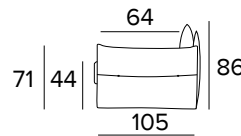

**EN** Mattress in expanded polyurethane density 35kg/m<sup>3</sup>. Covering fabric 100% polyester 275g anti-mite fabric. The side band of the mattress is made with highly breathable 3D fabric for a perfect ventilation of the mattress. 100% polyester fabrics. Mattress thickness: 13 cm

**DIVANO 3 POSTI FISSO O LETTO / CANAPÉ 3 PLACES FIXE OU CONVERTIBLE / 3 SEATER SOFA FIXED OR BED**

**MATERASSO / MATELAS / MATTRESS**  
CM 140x192 / H 13

**DIVANO MAXI FISSO O LETTO / CANAPÈ MAXI FIXE OU CONVERTIBLE / MAXI SEATER SOFA FIXED OR BED**

MATERASSO / MATELAS / MATTRESS  
CM 160x192 / H 13

**TERMINALE 3 POSTI FISSO O LETTO BR. DX O SX / TERMINAL 3 PLACES FIXE OU CONVERTIBLE ACC. D. OU G. / 3 SEATER MODULAR FIXED OR BED ARM. L. OR R.**

MATERASSO / MATELAS / MATTRESS  
CM 140x192 / H 13