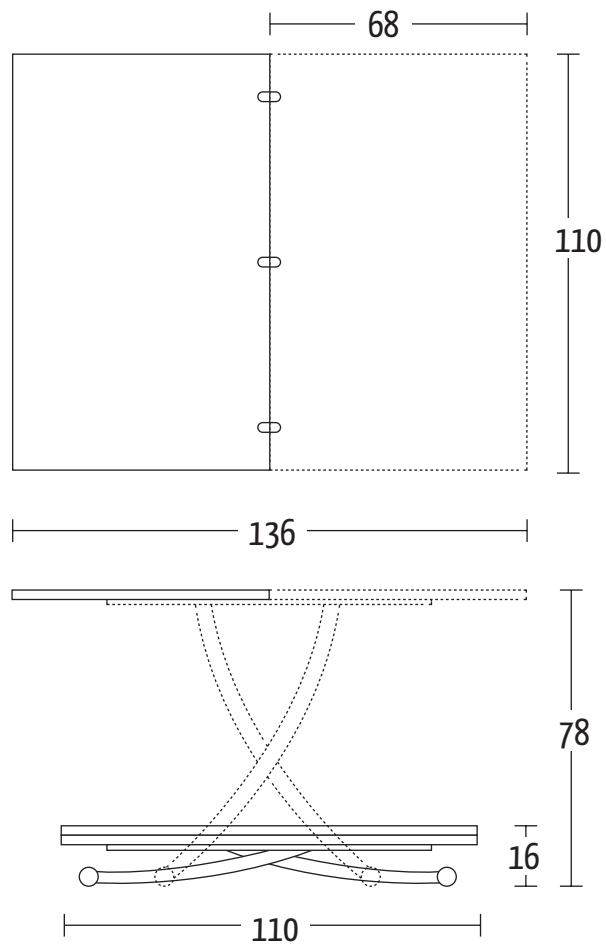

Misure (cm)

**Finiture | Finitions | Finishes**

Ceramica | Céramique | Ceramic

  
SUPERIOR NATURAL SURFACES

K01 Fokos sale  
K02 Fokos terra  
K03 Fokos piombo  
K09 Oxide Nero  
K10 Oxide Bianco

K11 Pietra Savoia antracite  
K12 Pietra di Savoia Perla  
K15 Noir Desir Opaco  
K16 Pietra Grey Opaco  
K17 Calacatta Gold Opaco